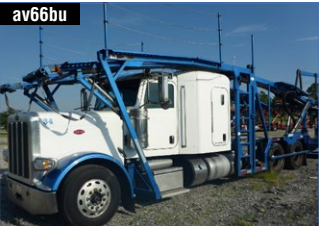

aw64xf
2015 PETERBILT 579 ARI Sleeper
 174,500 Miles, Cummins 550 HP, 18 Spd, A/R, Navi, TV, Sink, Toilet, Financing Available! **\$174,500, Georgia.**

aw64wf
2016 VOLVO VNL64T780
 651,037 Miles, D13, 455 HP, 12 Spd, A/R, Alum Wheels, FINANCING AVAILABLE! **\$64,500, Georgia.**

aw74js
2017 DODGE 4500
 64,239 Miles, Cummins 6.7L, A/T, Wheel Lift w/Remote FINANCING AVAILABLE! **\$64,500, Florida.**

aw74jd
2017 FORD F450 XLT
 47,369 Miles, Ford 6.7L Diesel 450 HP, A/T, Wheel Lift w/Remote, FINANCING AVAILABLE! **\$64,500, Florida.**

aw76ng
2015 MACK GRANITE GU713
 40,566 Miles, Mack 395 HP, A/T, Chalmers, Dbl Frame, FINANCING AVAILABLE! **\$149,950, Texas.**

aw15wp
2016 FREIGHT'L CASCADIA 125
 256,323 Miles, Detroit 455 HP, 13 Spd, A/R, Alum Wheels, FINANCING AVAILABLE! **\$89,950, Indiana.**

av66bu
2012 PETERBILT 388 CAR HAULER
 644,430 Miles, Cummins 485 HP, 18, Spd, A/R, 9 Car Hauler, FINANCING AVAILABLE! **\$112,000, Florida.**

av66ck
2012 PETERBILT 388 CAR HAULER
 653,283 Miles, Cummins 525 HP, 18 SPD, A/R, 9 Car Hauler, FINANCING AVAILABLE! **\$107,500, Florida.**