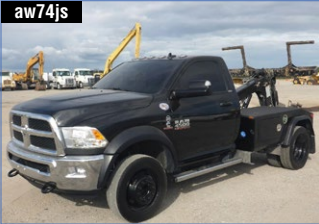

aw74im
2016 KENWORTH T680
 278,828 Miles, Paccar 485 HP, 13 Spd, A/R, Dbl Bunk, Alum Wheels, Financing Available! **\$82,500, Georgia.**

aw74ip
2016 FREIGHT'L GLIDER
 434,351 Miles, Detroit 500 HP, 10 Spd, A/R, Fridge, Hydra Chem Pump, Financing Available! **\$94,500, Georgia.**

aw64xf
2015 PETERBILT 579 ARI Sleeper
 174,500 Miles, Cummins 550 HP, 18 Spd, A/R, Navi, TV, Sink, Toilet, Financing Available! **\$174,500, Georgia.**

aw64wf
2016 VOLVO VNL64T780
 651,037 Miles, D13, 455 HP, 12 Spd, A/R, Alum Wheels, FINANCING AVAILABLE! **\$64,500, Georgia.**

aw74js
2017 DODGE 4500
 64,239 Miles, Cummins 6.7L, A/T, Wheel Lift w/Remote FINANCING AVAILABLE! **\$64,500, Florida.**

aw74jd
2017 FORD F450 XLT
 47,369 Miles, Ford 6.7L Diesel 450 HP, A/T, Wheel Lift w/Remote, FINANCING AVAILABLE! **\$64,500, Florida.**

aw51xf
2017 PETERBILT 567
 172,603 Miles, Cummins 600 HP, 18 Spd, A/R, Tri-Axle, FINANCING AVAILABLE! **\$139,950, Indiana.**

aw52ce
2016 FREIGHT'L COL GLIDER
 252,880 Miles, 500 HP, 10 Spd, A/R, Fridge, Alum Wheels, FINANCING AVAILABLE! **\$92,500, Georgia.**