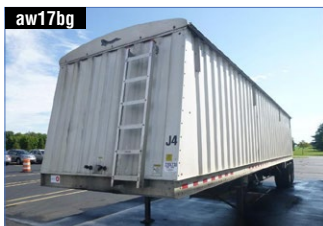

aw17bg

2017 JET END DUMP

42ft, A/R, 2 Hoppers, w/Tarp System, Alum Wheels, FINANCING AVAIL-ABLE! **$34,500, Indiana.**